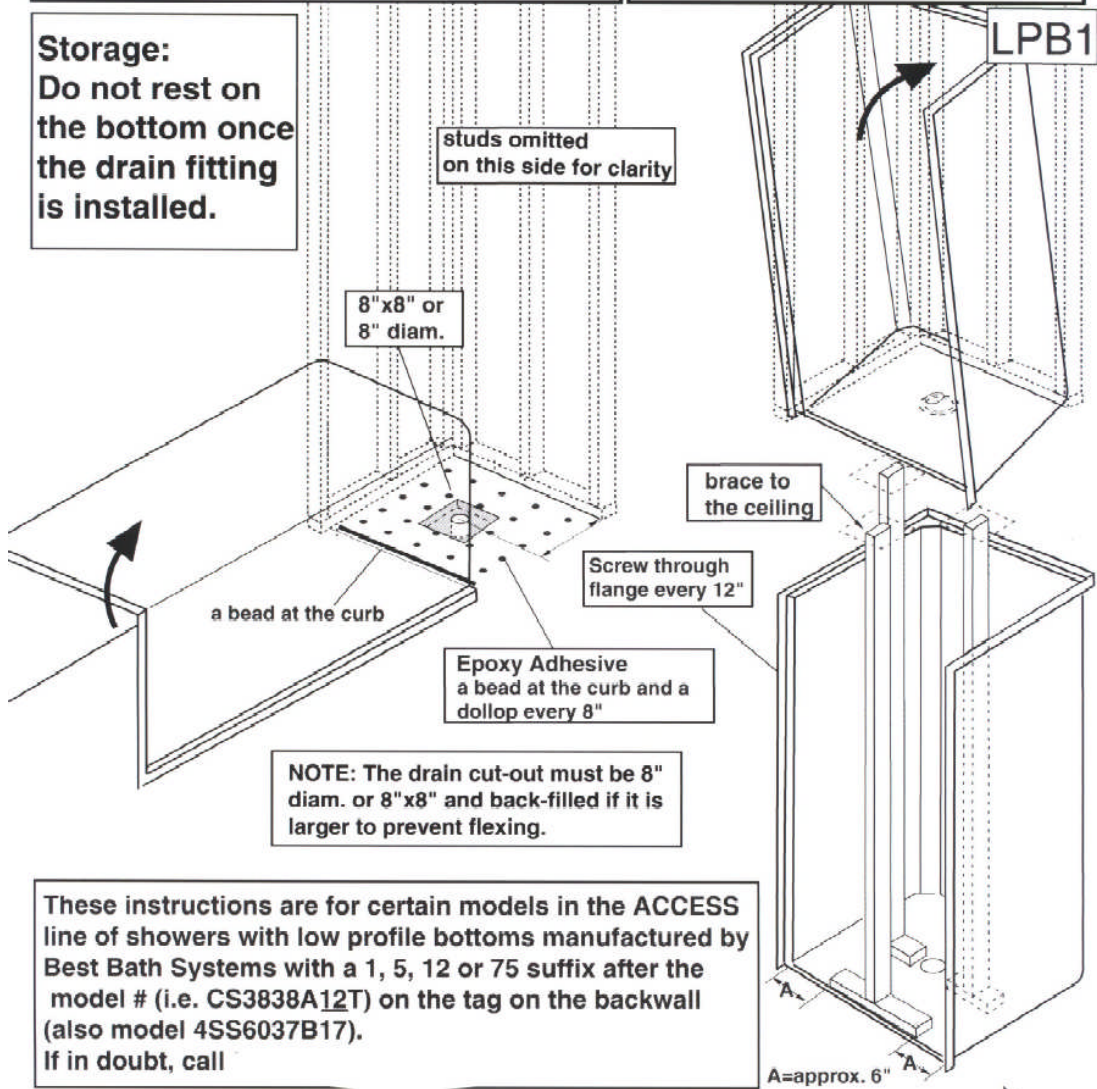

# Installation Instructions Showers (1-piece) with Low Profile Bottoms

**Storage:**  
Do not rest on  
the bottom once  
the drain fitting  
is installed.

These instructions are for certain models in the ACCESS line of showers with low profile bottoms manufactured by Best Bath Systems with a 1, 5, 12 or 75 suffix after the model # (i.e. CS3838A12T) on the tag on the backwall (also model 4SS6037B17).  
If in doubt, call

**SEE BACK FOR ADDITIONAL  
IMPORTANT INSTRUCTIONS**