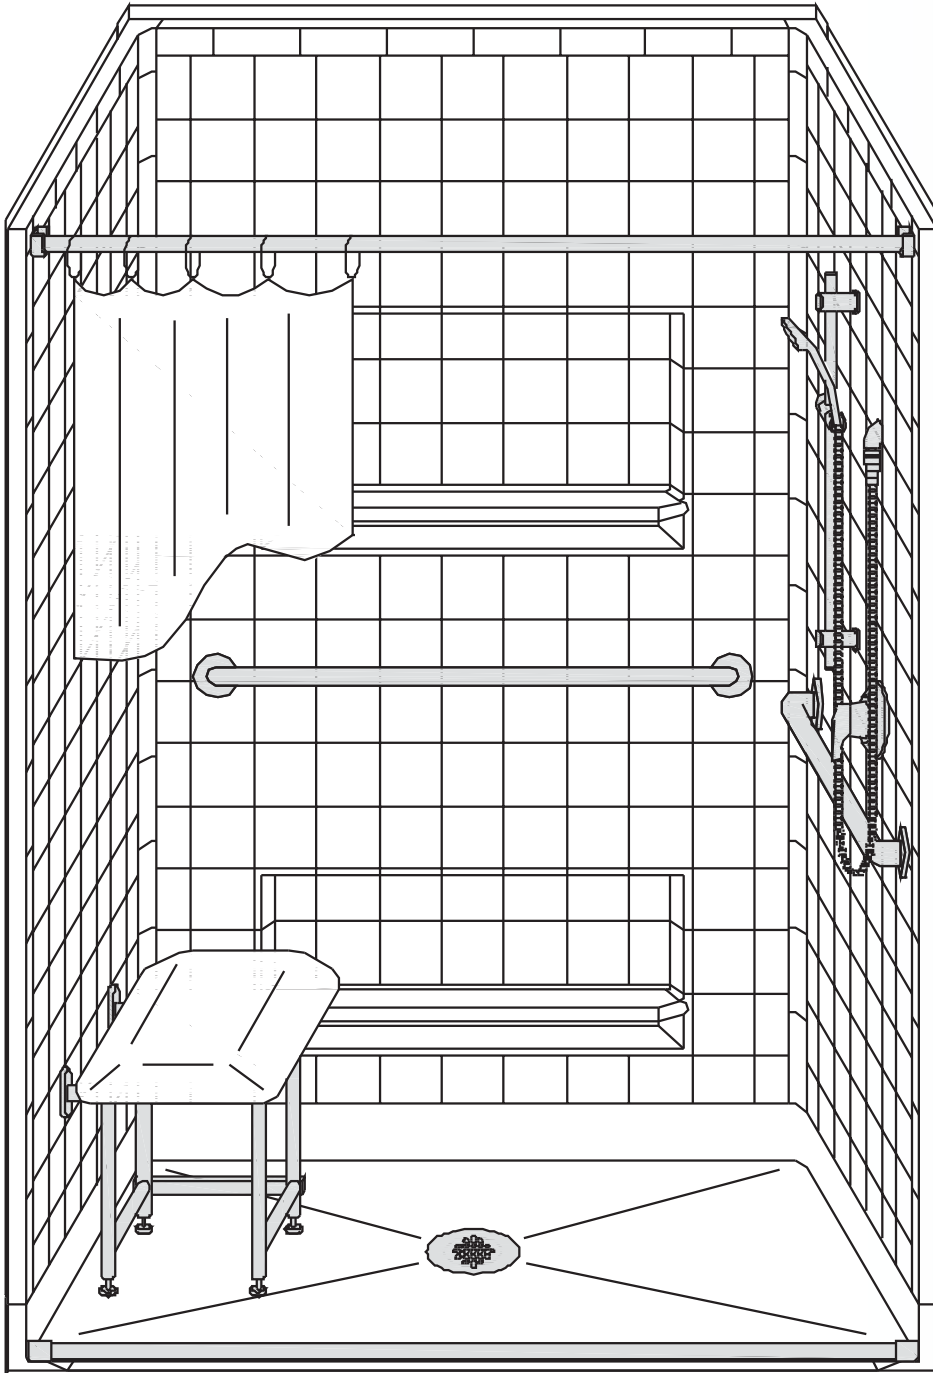

# Package #10

48 x 34

This is the perfect package for the smaller space. This 4 piece Barrier free shower with RealTile finish and 1/2" threshold. Available in white or bone, center drain.

Dimensions available:  
48" x 34" x 81"

**Shower Package Includes:**  
24" x 1.25" SS or White Safety Bar  
36" x 1.25" SS or White Safety Bar  
22" x 16" Padded Folding Seat  
with swing down legs  
Symmons Shower Valve w/hand  
held shower system  
Caulkless Brass Drain with  
Chrome Screen  
Curtain rod/brackets and rings  
Heavy vinyl shower curtain  
TWS - WaterStopper Kit

Strong, luxurious polyester gelcoat composite fiberglass tub shower with RealTile look finish. Full plywood backing on all walls for outstanding strength. Easy, snap-in-place installation from the front.