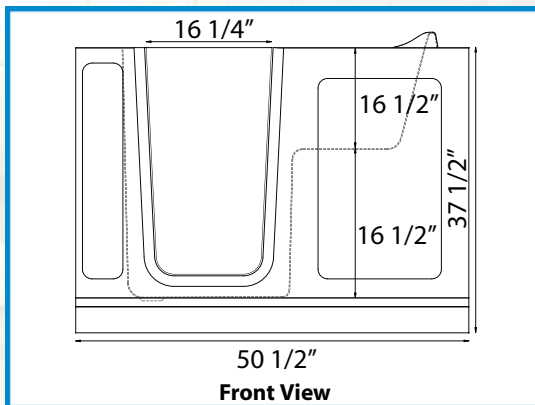

SAFETY TUBS®