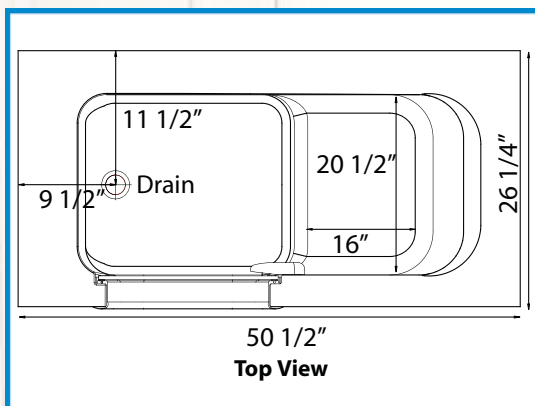

SAFETY TUBS®