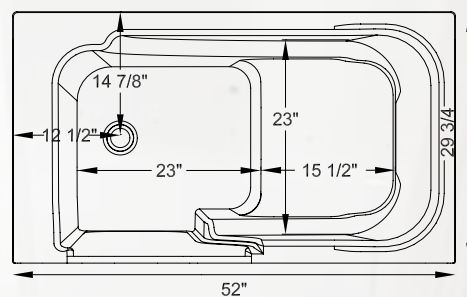

SS5230

Model: SS5230

Gelcoat Safety Tub®

Size: 52" long x 30" wide x 42" high*

Operating Capacity: 60 gallons

Colors

White and Biscuit

Included

Notes

- Also available as soaking tub

Other Options

- Minute Drain™ fast water removal system
- In-line heater for jet and dual systems
- Chromatherapy - multicolored bath lights
- Aromatherapy - fragrance system
- Neck pillow (included with dual massage)
- Premium faucet with personal shower
- Decorative grab bar with handshower glide
- Anti-scalding valve
- Left hand or right hand door
- Extension Kit to fit 60" opening
- Tile or Flat Wall Surround System

**EXTRA DEEP
AND INNOVATIVE**
gelcoat walk-in tub

Front View

Top View