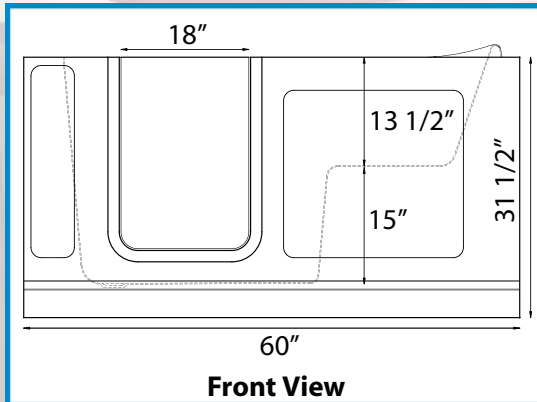

SAFETY TUBS®