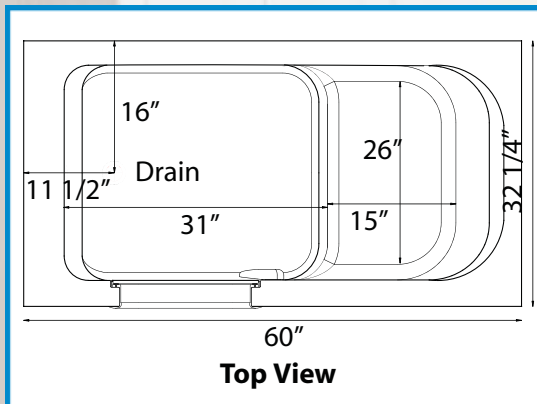

SAFETY TUBS[®]

ST6032

INDEPENDENCE. SAFETY. COMFORT. CONVENIENCE.

ST6032

INDEPENDENCE. SAFETY. COMFORT. CONVENIENCE.

THE WORLD'S MOST SPACIOUS WALK-IN TUB

Model ST6032

Size: 60" long x 32" wide x 32" high
Operating Capacity: 70 gallons

Notes

- Also available as soaking tub

Other Options

- In-line heater for jet systems
- Left hand or right hand door
- Premium faucet with personal shower
- 1/2" mixing valve

SAFETY TUBS®