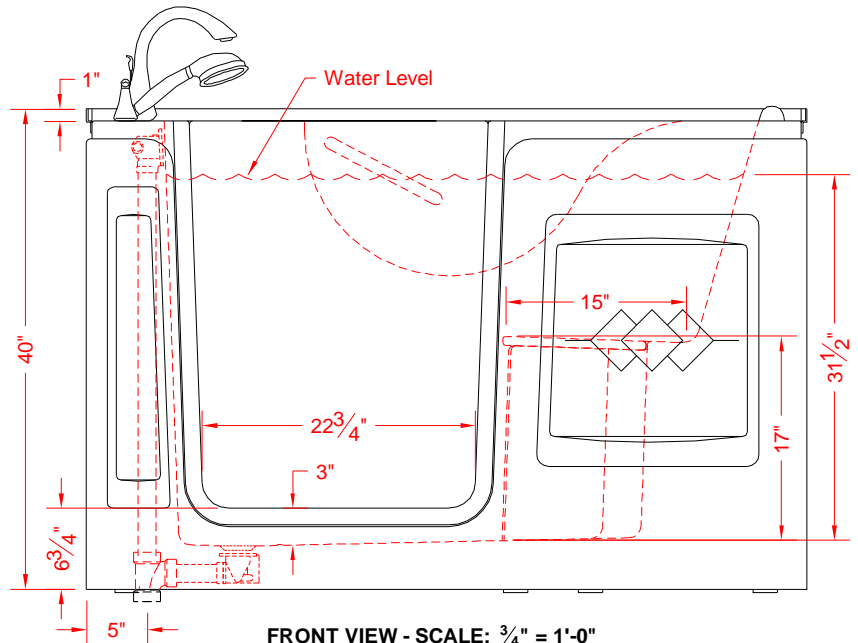

MODEL: XTW6035

BigE

**PERSPECTIVE VIEW - N.T.S.
MODEL SHOWN HERE AS:
LEFT HAND
PLUMBING OPTIONAL**

TOP VIEW - SCALE 3/4" = 1'-0"

Features:

- Swing up seat for easy entry
- Seat height is designed for ease of sitting and standing
- Extra deep for a full body soak
- Largest door opening available
- Innovative new door handle designed for easy operation
- Allows you the freedom to rehab at home
- Installs in alcove, corner or along a wall
- *-Optional solid end panels for corner or open wall installation
- Optional extra drain for faster exit
- Optional Ozone sanitation system
- Limited lifetime warranty

FRONT VIEW - SCALE: 3/4" = 1'-0"

PRODUCT SPECIFICATIONS:

-Extra Large Walk-in bathtub with pressure sealed door shall be of gelcoat / fiberglass construction, have an integral front skirt and magnetically attached access panels for plumbing.

C.S.I. FORMAT SPECIFICATION TEXT AVAILABLE

PRODUCT INFORMATION:

- Accessories: Factory installed Tub Bar and optional plumbing rough-in, all others installed by others
- Colors: White as standard, Almond optional
- Also available with sprayable solid surface in many colors
- Fill volume with a 400 lbs. bather: 130 gallons
- Tub weight, dry, approx. 340 lbs. (385 on pallet)
- Total weight of tub, bather, and water: approx. 1960 lbs.

ACCESSORIES:

STANDARD:

- Tub bar
- Cable operated tub drain
- Side Flanges

OPTIONAL:

- Roman tub filler
- Hand shower
- Thermostatic mixing valve
- Grab bars for installation on wall surround
- Second tub drain for faster exit