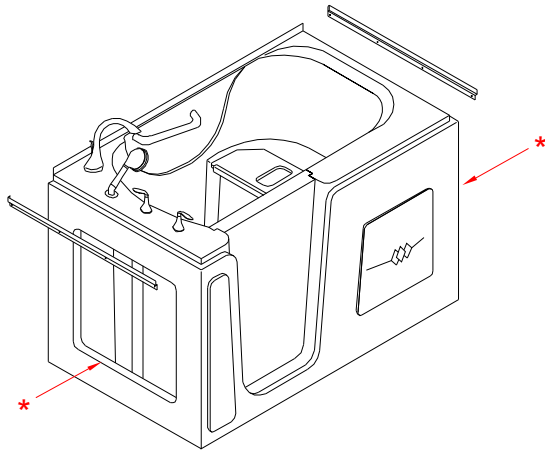

MODEL: XTW6035

BigE

**PERSPECTIVE VIEW - N.T.S.
MODEL SHOWN HERE AS:
LEFT HAND
PLUMBING OPTIONAL**

TOP VIEW - SCALE 3/4" = 1'-0"

Features:

- Swing up seat for easy entry
- Seat height is designed for ease of sitting and standing
- Extra deep for a full body soak
- Largest door opening available
- Innovative new door handle designed for easy operation
- Allows you the freedom to rehab at home
- Installs in alcove, corner or along a wall
- *-Optional solid end panels for corner or open wall installation
- Optional extra drain for faster exit
- Optional Ozone sanitation system
- Limited lifetime warranty

FRONT VIEW - SCALE: 3/4" = 1'-0"

PRODUCT SPECIFICATIONS:

-Extra Large Walk-in bathtub with pressure sealed door shall be of gelcoat / fiberglass construction, have an integral front skirt and magnetically attached access panels for plumbing.

C.S.I. FORMAT SPECIFICATION TEXT AVAILABLE

PRODUCT INFORMATION:

- Accessories: Factory installed Tub Bar and optional plumbing rough-in, all others installed by others
- Colors: White as standard, Almond optional
- Also available with sprayable solid surface in many colors
- Fill volume with a 400 lbs. bather: 130 gallons
- Tub weight, dry, approx. 340 lbs. (385 on pallet)
- Total weight of tub, bather, and water: approx. 1960 lbs.

ACCESSORIES:

STANDARD:

- Tub bar
- Cable operated tub drain
- Side Flanges

OPTIONAL:

- Roman tub filler
- Hand shower
- Thermostatic mixing valve
- Grab bars for installation on wall surround
- Second tub drain for faster exit