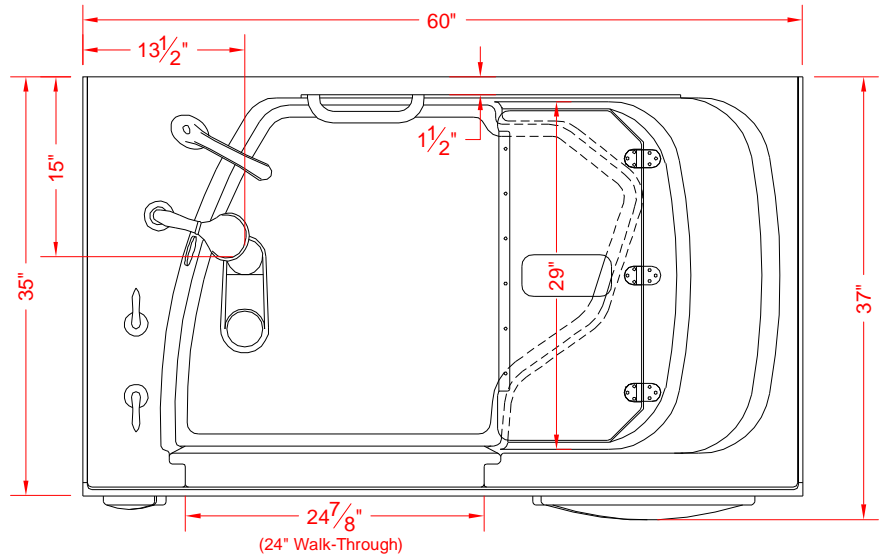

MODEL: XTW6035

BigE

**PERSPECTIVE VIEW - N.T.S.
MODEL SHOWN HERE AS:
LEFT HAND
PLUMBING OPTIONAL**

TOP VIEW - SCALE 3/4" = 1'-0"

Features:

- Swing up seat for easy entry
- Seat height is designed for ease of sitting and standing
- Extra deep for a full body soak
- Largest door opening available
- Innovative new door handle designed for easy operation
- Allows you the freedom to rehab at home
- Installs in alcove, corner or along a wall
- *-Optional solid end panels for corner or open wall installation
- Optional extra drain for faster exit
- Optional Ozone sanitation system
- Limited lifetime warranty

FRONT VIEW - SCALE: 3/4" = 1'-0"

PRODUCT SPECIFICATIONS:

-Extra Large Walk-in bathtub with pressure sealed door shall be of gelcoat / fiberglass construction, have an integral front skirt and magnetically attached access panels for plumbing.

C.S.I. FORMAT SPECIFICATION TEXT AVAILABLE

PRODUCT INFORMATION:

- Accessories: Factory installed Tub Bar and optional plumbing rough-in, all others installed by others
- Colors: White as standard, Almond optional
- Also available with sprayable solid surface in many colors
- Fill volume with a 400 lbs. bather: 130 gallons
- Tub weight, dry, approx. 340 lbs. (385 on pallet)
- Total weight of tub, bather, and water: approx. 1960 lbs.