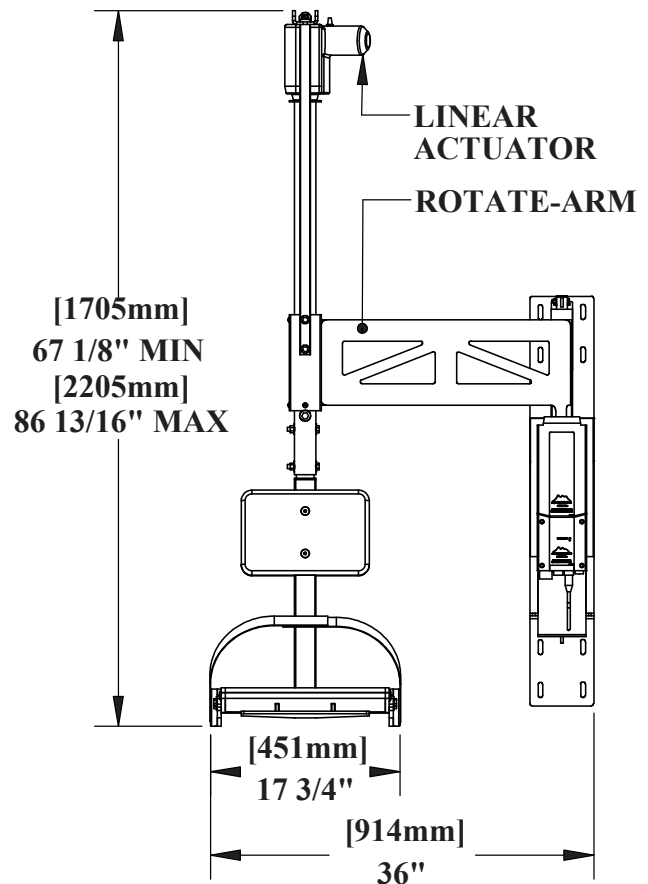

Aqua Creek Products

The Total Solution for Pool and Spa Access

The ABLE™ Aquatic Bathtub Lift Elite

Item# F-25ABLE

The Aquatic Bathtub Lift Elite or ABLE is a wall mounted bathtub lift.

It provides those that need added assistance the ability and security to use their bathtub easily and comfortably.

The manually pivoting seat provides complete control on where you enter the tub and is thin enough to allow you to get as deep into your tub as possible.

Site construction and product assembly is required.

Features:

- 300 lb (136 kg) weight capacity
- Powdercoated stainless steel construction
- Rechargeable battery operation including charger
- Submersible 4 button remote
- Folding seat with seatbelt
- Requires little to no assistance to operate
- Maximum tub height 22"
- Limited lifetime warranty