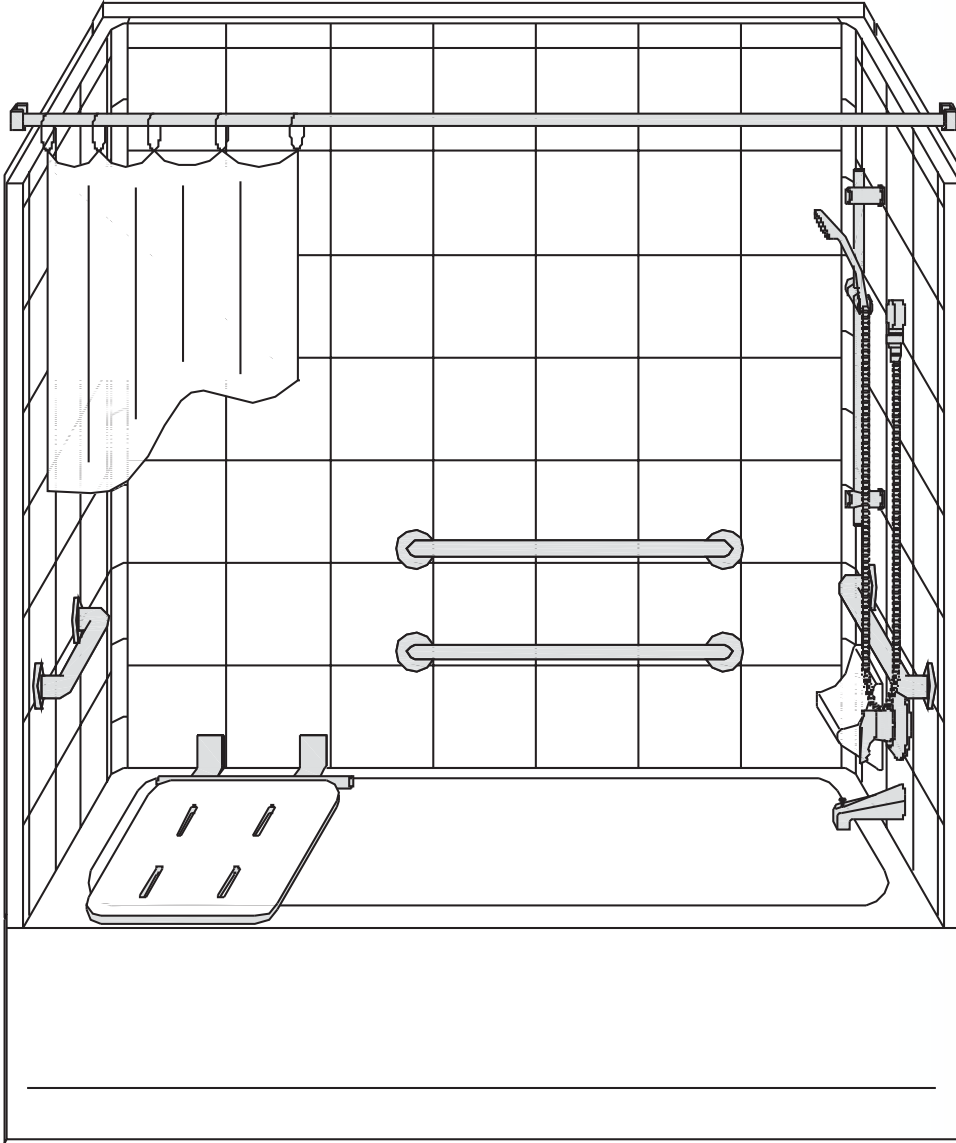

Package #9

60 x 30

Need a standard size tub shower combo with all the accessories in one easy package? 4 piece eight inch tile tub shower with right or left hand drain. Available in white or bone.

Dimensions available:
60" x 30" x 75 1/2"

Tub Shower Package Includes:

- 12" x 1.25" SS or White Safety Bar
- 18" x 1.25" SS or White Safety Bar
- 2 - 24" x 1.25" SS or White Safety Bar
- 28" x 13" Solid Phenolic Seat
- Symmons Tub/Shower Valve w/hand held shower system with diverter spout
- Matching Surface Mount Soap Dish
- Curtain rod/brackets and rings
- Heavy vinyl shower curtain

Strong, luxurious polyester gelcoat composite fiberglass tub shower with "Eight inch tile" look finish. Full plywood backing on all walls for outstanding strength. Easy, snap-in-place installation from the front.