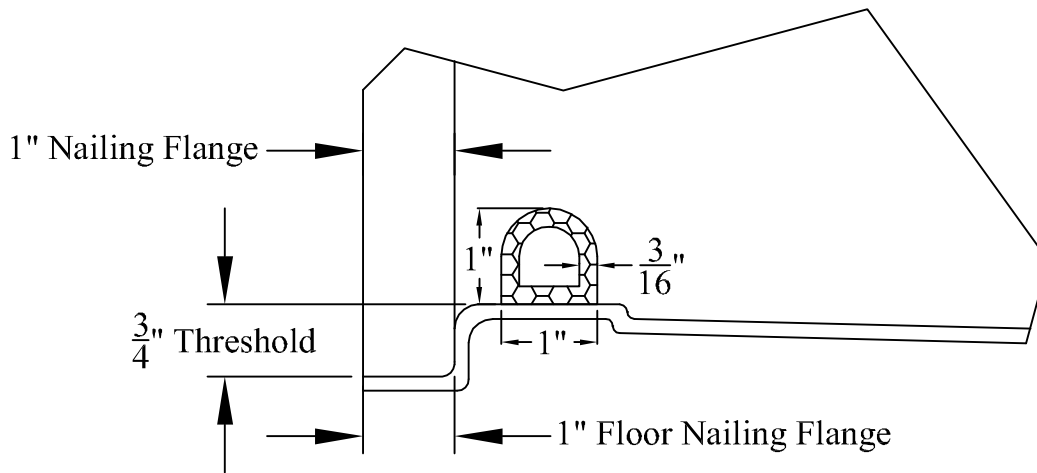

### 3/4" Threshold Cross-Section With Rubber Threshold

### Close-up Of Collapsible Threshold

### **PRODUCT SPECIFICATIONS:**

- \* Temporarily compresses easily under a wheelchair, allowing the shower to maintain a barrier-free condition. Immediately regains its original shape so that it can prevent any water from leaving the shower.
- \* Product is made of sponge rubber, has an excellent resistance to water absorption and can withstand temperatures above 150° F. It must be white in color, and have a smooth, stain-resistant finish.