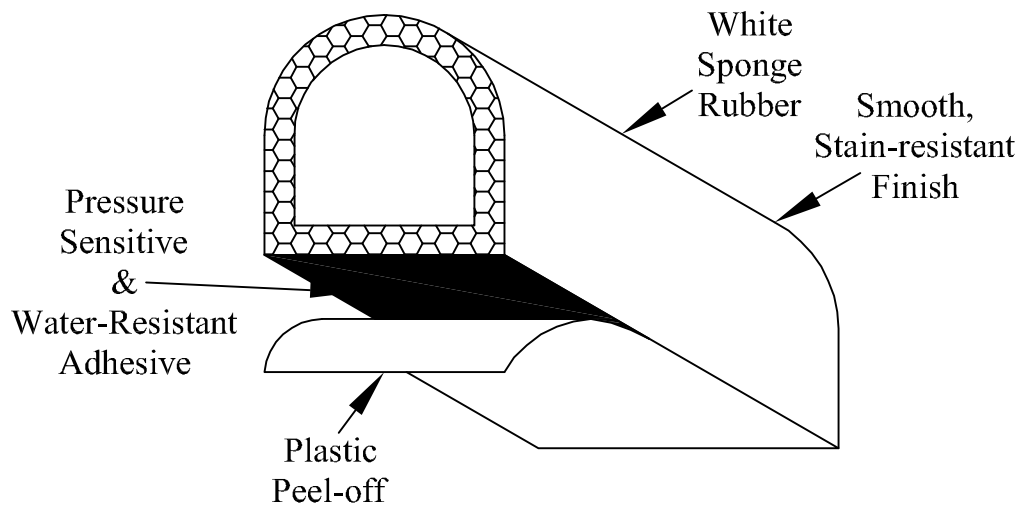

### 3/4" Threshold Cross-Section With Rubber Threshold

### Close-up Of Collapsible Threshold

### **PRODUCT SPECIFICATIONS:**

- \* Temporarily compresses easily under a wheelchair, allowing the shower to maintain a barrier-free condition. Immediately regains its original shape so that it can prevent any water from leaving the shower.
- \* Product is made of sponge rubber, has an excellent resistance to water absorption and can withstand temperatures above 150° F. It must be white in color, and have a smooth, stain-resistant finish.