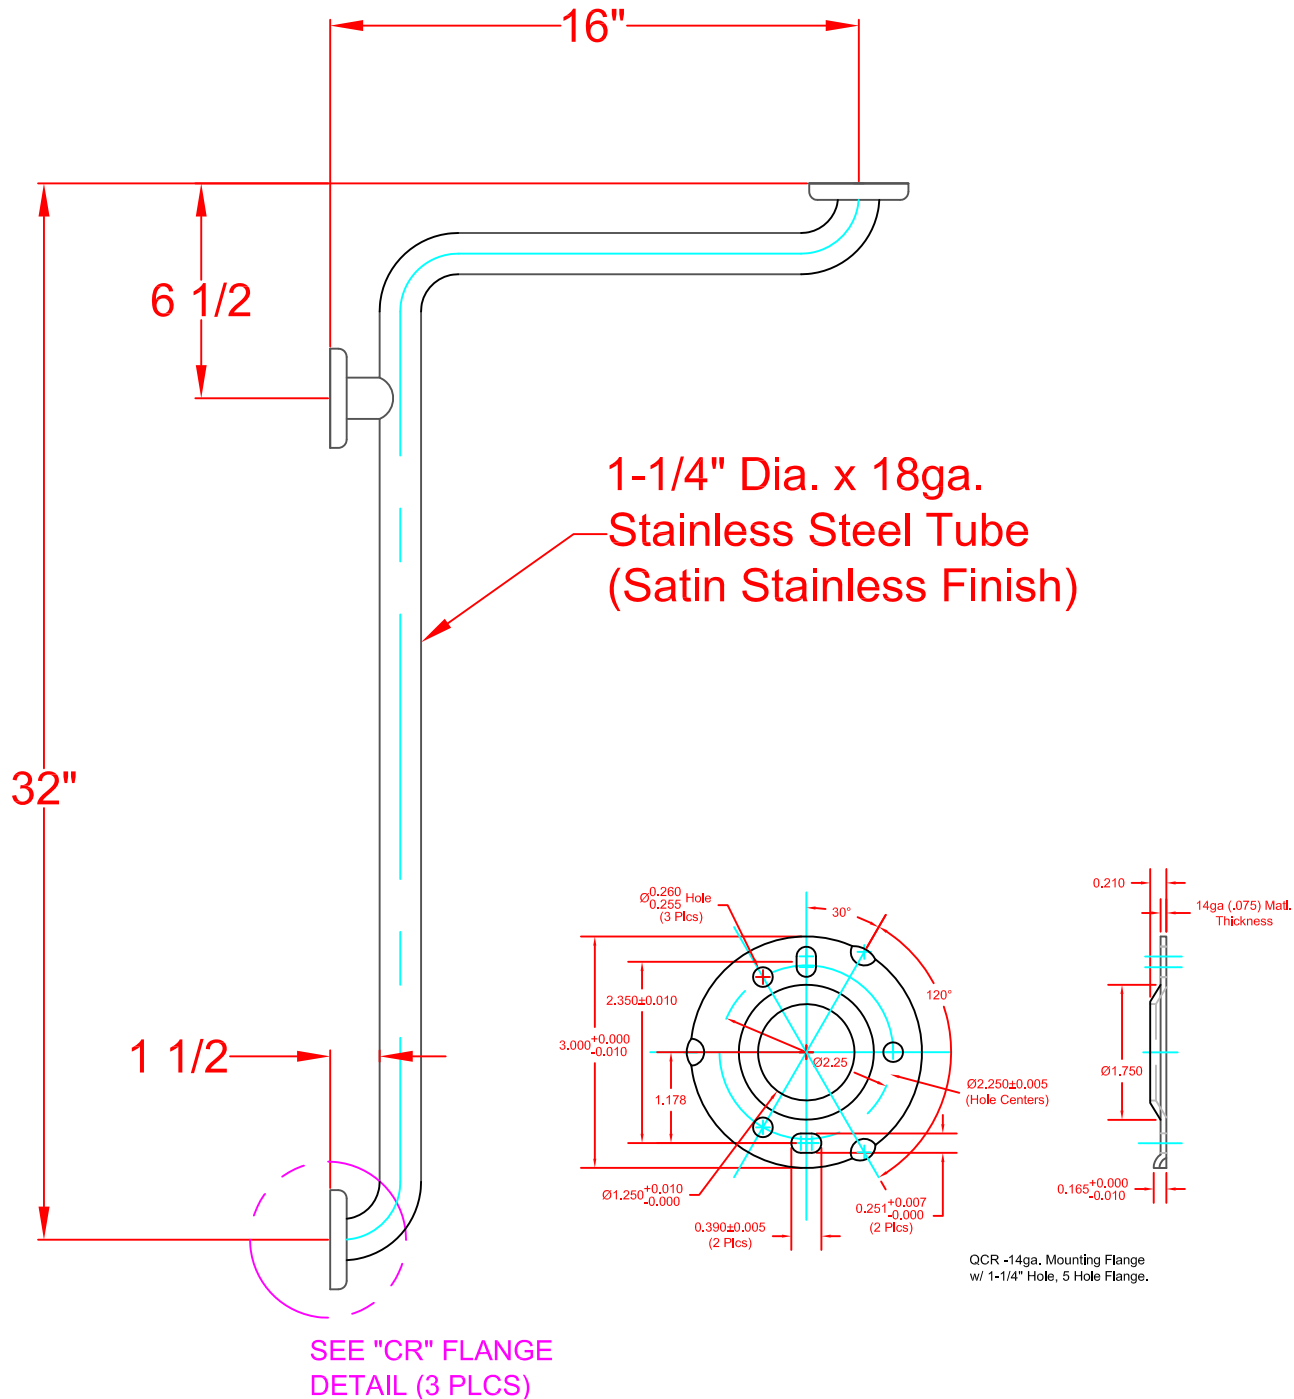

SEACHROME

Seachrome Corporation
Accessible Environments, Inc.
National Distributor
(800) 643-5906
www.acesinc.com

Description:

GST-160320-QCR
16" x 32" Tub / Shower Bar
(Satin Stainless Finish)

Customer:

Customer Part #

06-29-2015

This drawing and the information contained herein is proprietary to Seachrome Corp. and shall not be reproduced, copied or disclosed in whole, or part, or used for manufacturing or for any other purpose without the written permission of Seachrome Corporation.