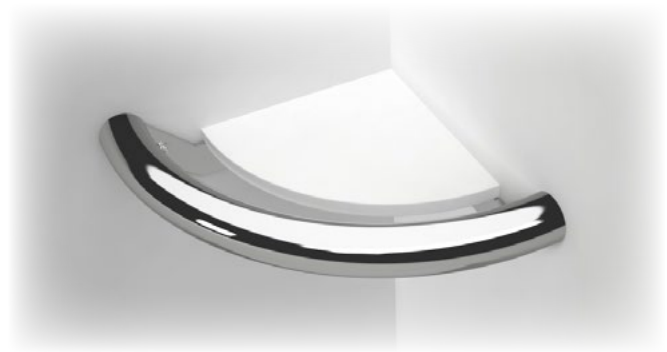

Towel Bar Grab Bar

A grab bar and a towel bar combined into one unique piece. This combo unit can be mounted on your bathroom wall or in your shower and offers that stable secure hand when reaching for towels or washcloths.

Skyline Grab Bar

Fashioned with clean modern lines, the Skyline Grab Bar can be mounted horizontally or vertically. This unique grab bar has a very smart design which is both sound and secure as well as stylish. Its one of a kind look has both a pleasing feel and appearance.

Wave Grab Bar

The Wave Grab Bar (mounted horizontally or vertically) is very unique and debonair. Its smart design is both sound and secure as well as stylish. Fashioned with a subtle wave like bend, its one of a kind modern look is both pleasing to the hand and eye.

Soap Basket Grab Bar

Beautiful and stylish, the intelligent design of this grab bar/soap basket combo keeps you well organized and safe with soap near by and readily available.

Soap Basket Grab Bar

This unique shelf blended with an 1-1/4" curved grab bar incorporates a shelf for shampoo and other toiletries. The removable tray's surface is mold and mildew resistant. But to complete a custom look, cut and secure a piece of matching tile.