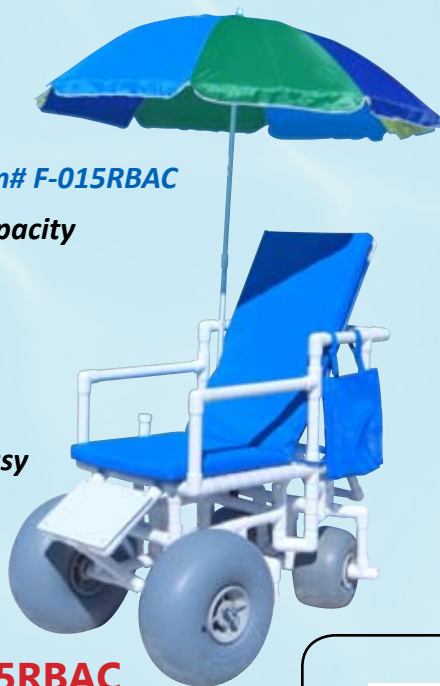

Aqua Creek Products

The Total Solution for Pool and Spa Access

Beach Access Chairs

These sturdy, light weight, all terrain chairs allow easier access in sand, snow and other soft soils. Balloon flotation tires give these chairs extra stability. Made of durable PVC construction and non-corrosive wheels. Different models available.

Item# F-014BAC

Item# F-013BAC

Standard Beach Access Chairs
 - Item# F-013BAC & F-014BAC

- 250lb (113-kg) weight capacity
- Stainless steel hardware
- Anti-tip design
- Single motion dual parking brakes
- 6ft (1.8mtr) 8 panel umbrella
- Rear Articulated Wheels or Four Large Wheels
- Easily disassembles into 3 pieces for transport
- Adjustable safety belt, cushion seat & storage bag included
- One year warranty

Item# F-016BS

Beach Reclining Chair - Item# F-015RBAC

- 250 lb (113 kg) weight capacity
- Five reclining positions
- Padded legrest
- 46"H x 36"W x 48"D
- Seat depth: 21"
- Back Height - 34"
- Back swivel casters for easy steering
- One year warranty

Item# F-015RBAC

Beach Stroller - Item# F-016BS

- 200 lb (91 kg) weight capacity
- 44"H x 41"W x 48"D
- Seat depth: 17"
- Back Height - 24"
- Five reclining positions
- Padded legrest
- Mesh vinyl fabric easily removed and cleaned
- One year warranty