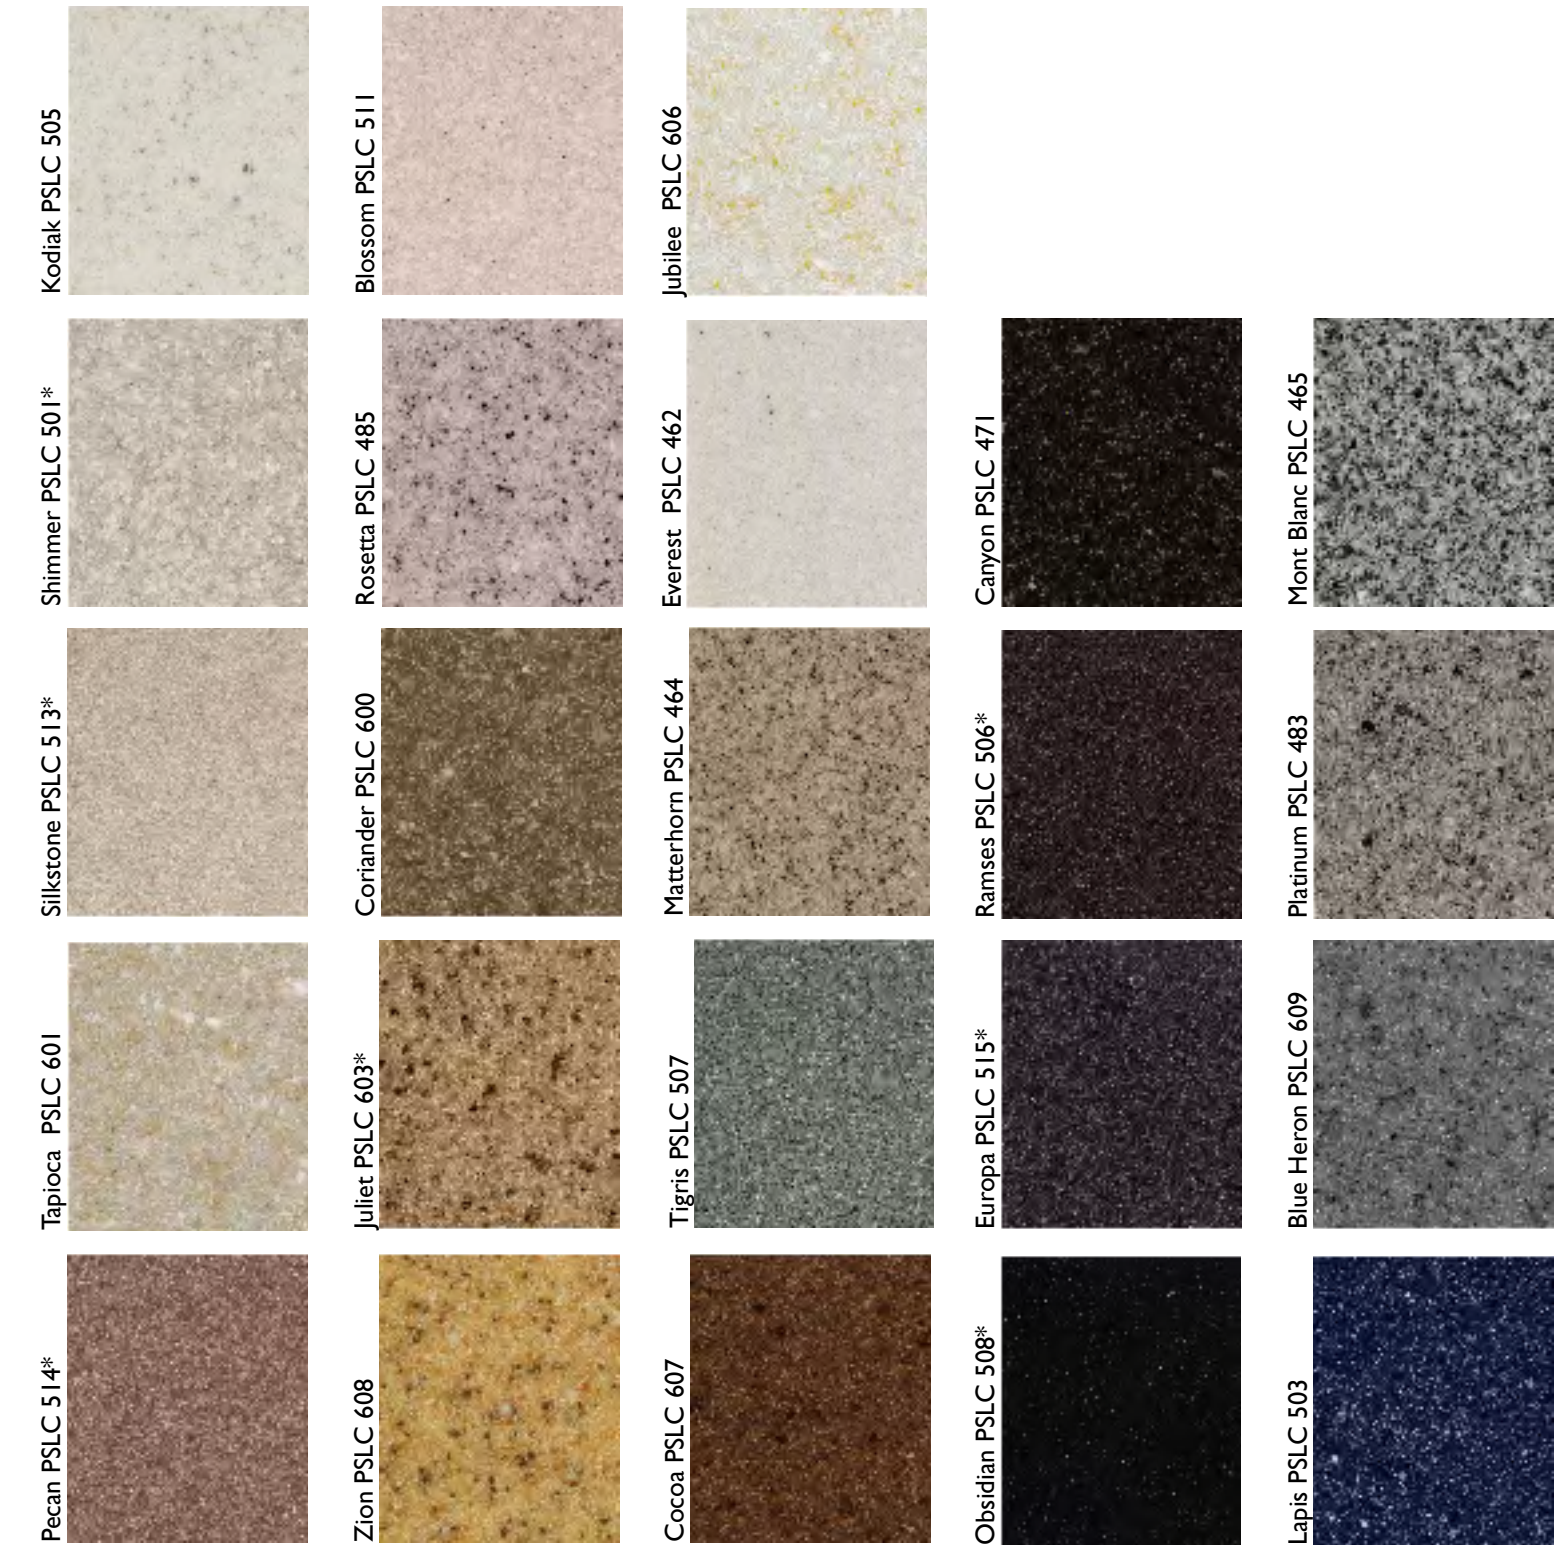

## Classic Design Series

Just as natural granite is made of grains from fine to course in appearance, Sprayable Solid Surface is as well. Sprayable Solid Surface is divided into two series — the Classic Design Series and the Premium Design Series. The Classic Design Series offers chips from fine to medium, while the Premium Design Series offers a mix of all chip sizes, including coarse. Regardless of the series, there are a wide variety of blends to select from.

## Premium Design Series

Colors are representational. For an accurate example of our colors, please contact us for a sample. Colors with an asterisk (\*) represent blends with a shimmer affect that might not be noticeable in the photograph.