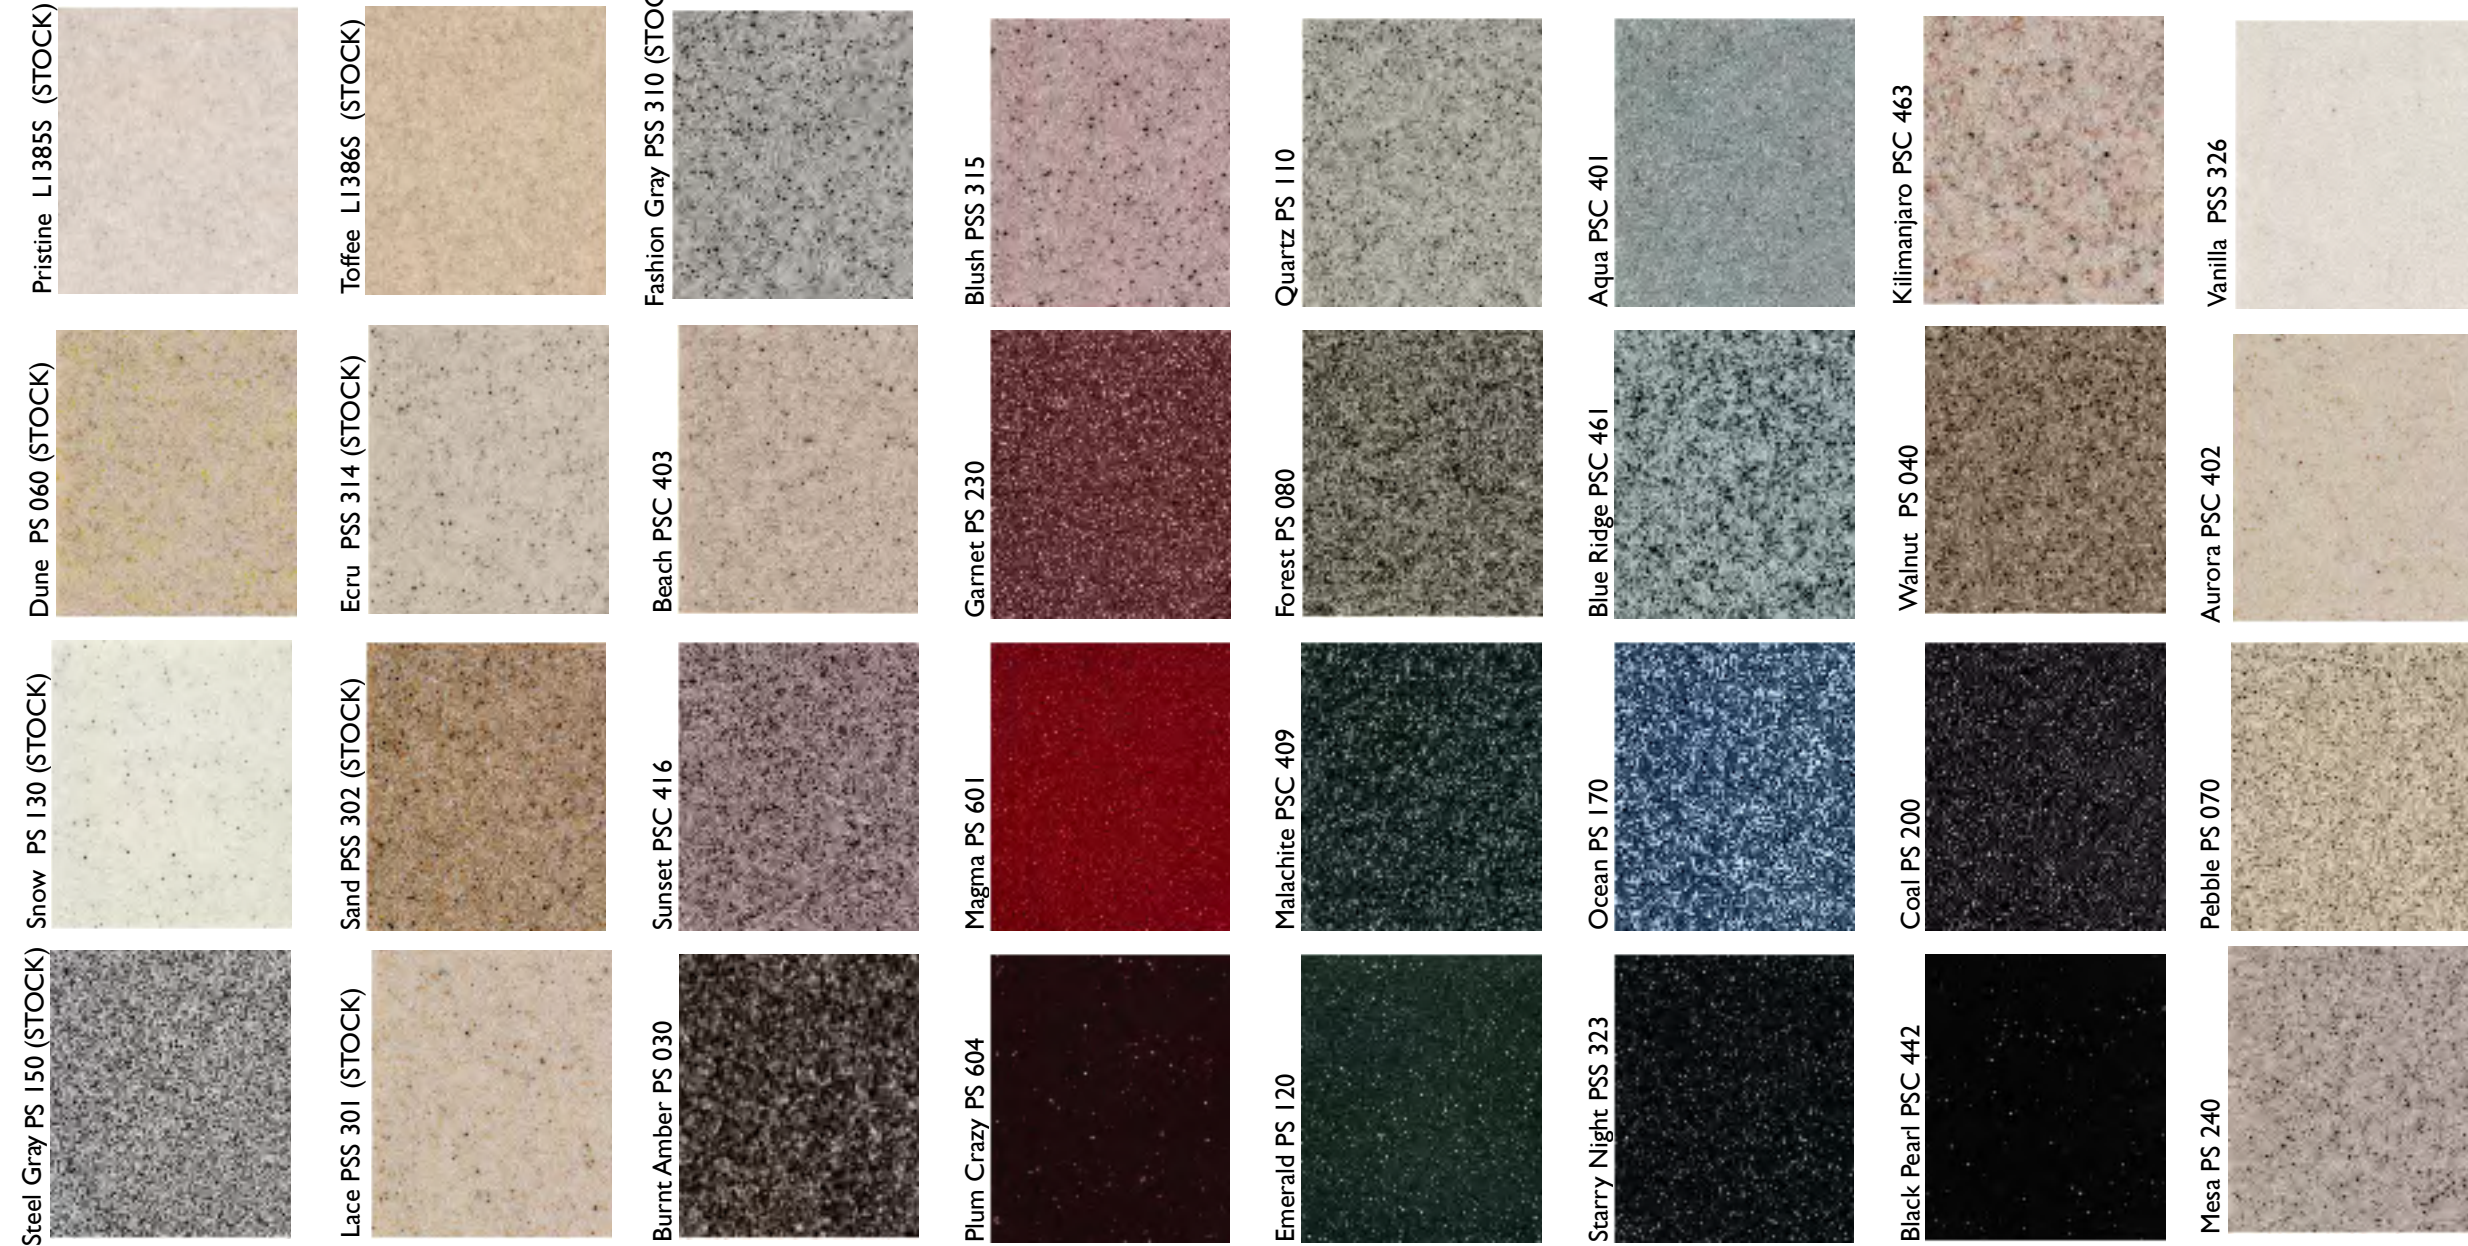

## Classic Design Series

Just as natural granite is made of grains from fine to course in appearance, Sprayable Solid Surface is as well. Sprayable Solid Surface is divided into two series — the Classic Design Series and the Premium Design Series. The Classic Design Series offers chips from fine to medium, while the Premium Design Series offers a mix of all chip sizes, including coarse. Regardless of the series, there are a wide variety of blends to select from.

## Premium Design Series

Colors are representational. For an accurate example of our colors, please contact us for a sample. Colors with an asterisk (\*) represent blends with a shimmer affect that might not be noticeable in the photograph.