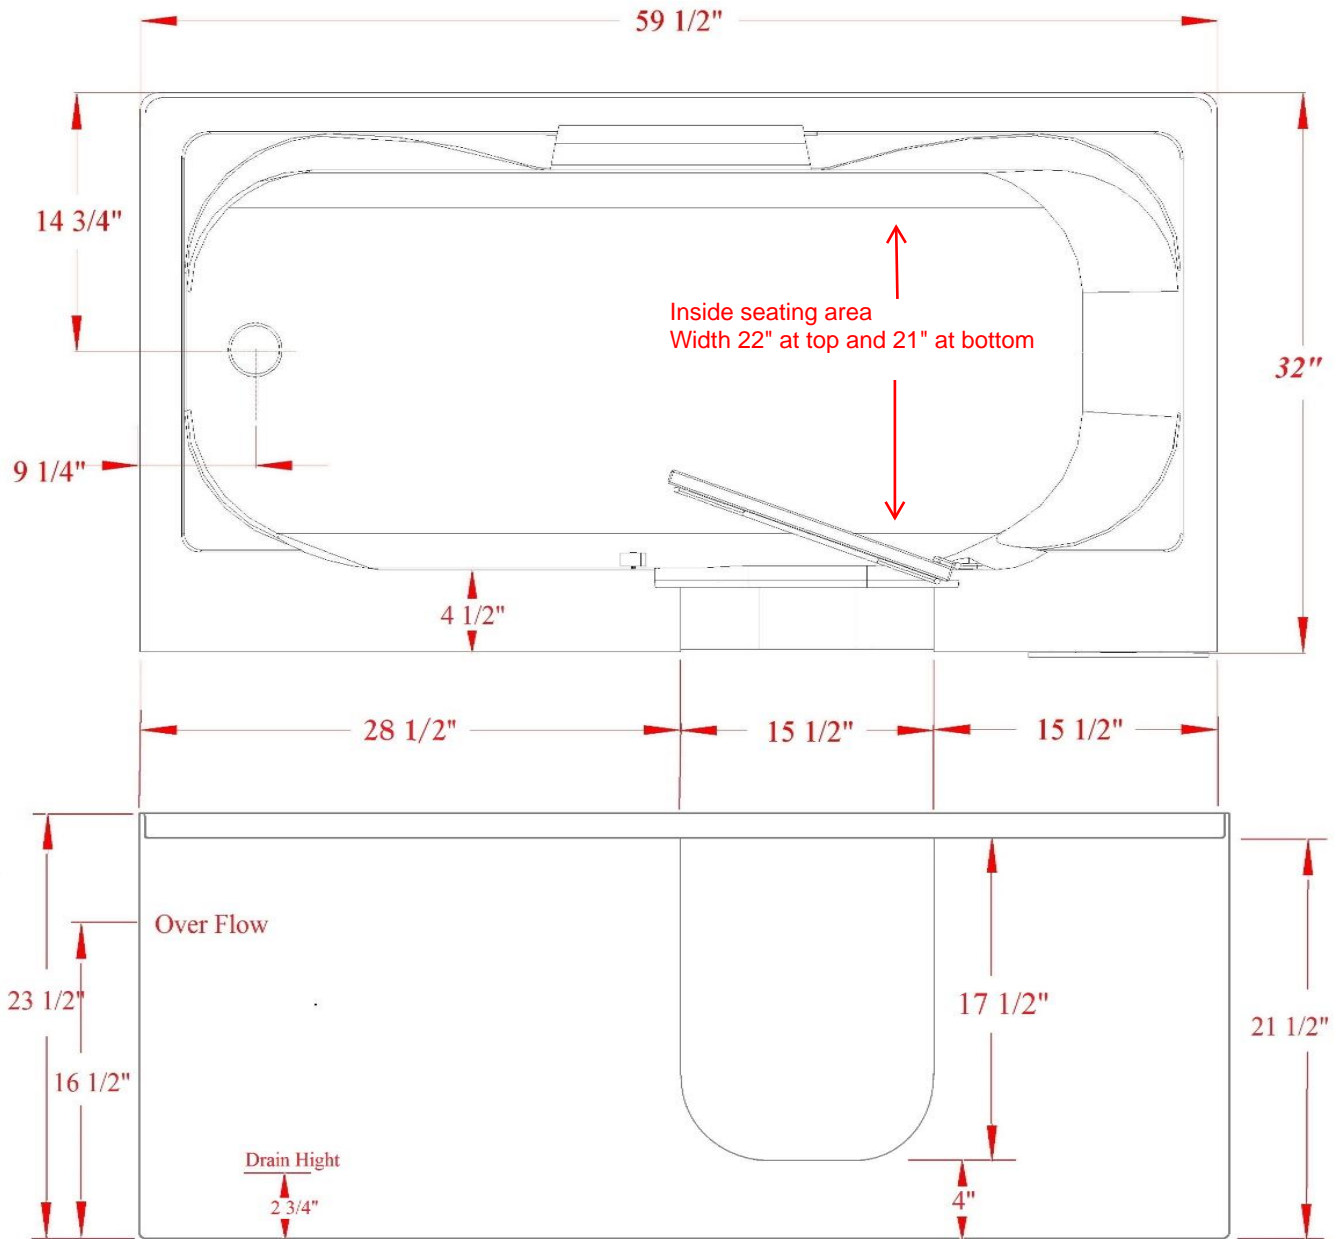

SO-LO Walk-in-Tub

Safety Bath So-Lo
Dimensions - Top View
SAE

Accessible Environments, Inc.
Authorized USA Dealer
Williamsburg, VA USA
(800) 643-5906
www.accessinc.com