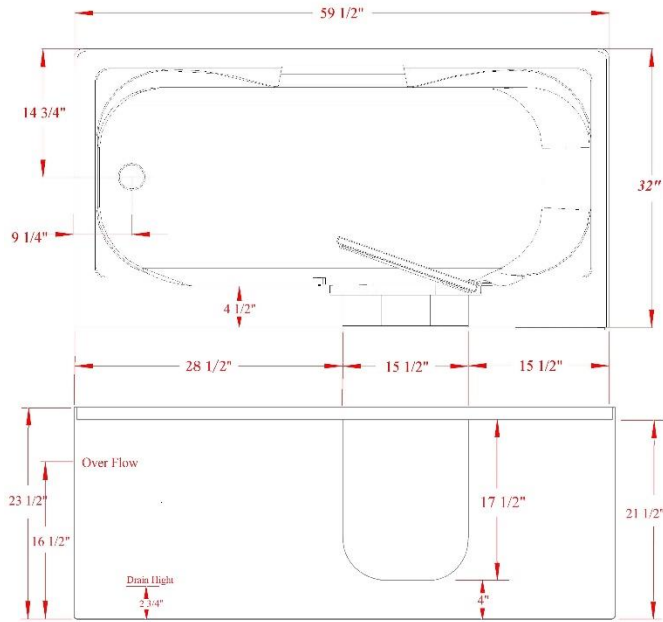

Compliance Certifications – Meets or Exceeds the Following Specifications:

- cETL – Intertek
- cUPC / USPC – IAPMO
- ANSI Z 124.1.2 – for Plastic Bathtubs
- ASME A112.19.7 – Whirlpool Appliances
- ASME A112.19.15 – for Walk in Bathtubs
- CSA B45.5 – Canadian Plumbing Fixtures

Safety Bath So-Lo
Dimensions - Top View
SAE